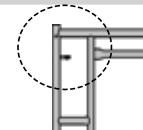

STEP FRAMES - specify tube size and lock type

Description	Weight
5' W x 2' H Frame	23
5' W x 3' H Frame	27
5' W x 4' H Frame	33
5' W x 5' H Frame	39
5' W x 6' H Frame	45
5' W x 6' 4" H Frame	54
5' W x 6' 6" H Frame	47

Other step frames available - Contact factory

OPEN END FRAMES - specify tube size, lock type, and cane type

Description	Weight
3' W x 6' 4" H Frame	43
3' W x 6' 6" H Frame	40
4' W x 6' 4" H Frame	51
4' W x 6' 6" H Frame	46
5' W X 6' 4" H Frame	54
5' W x 6' 6" H Frame	50

Other open end frames available - Contact factory

Closed Cane
05

Open Cane
25

DOUBLE STEP FRAMES - specify tube size and lock type

Description	Weight
5' W x 3' H Frame	27
5' W x 4' H Frame	35
5' W x 4' 6" H Frame	41
5' W x 5' H Frame	43
5' W x 6' H Frame	51
5' W x 6' 4" H Frame	54
5' W x 6' 6" H Frame	53