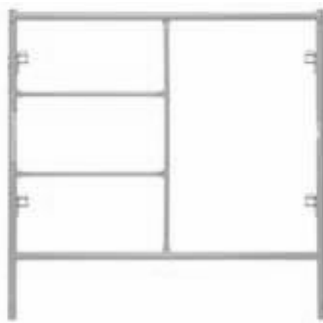

Frames

Frame Tube Sizes

Tube Size	Description
5	Frame with 1 1/2" Leg O.D. (weighs 10% less than catalog listings)
6	Frame with 1 5/8" Leg O.D. (weighs same as catalog listings)
7	Frame with 1 11/16" O.D. (weighs 5% more than catalog listings)

Frame Lock Types

Lock Type	Description
J-Lock	J-Lock use with notched braces
C-Lock	C-Lock use with holed braces
T-Lock	T-Lock use with holed braces
U-Lock	U-Lock use with holed braces
F-Lock	F-Lock use with holed braces

STEP FRAMES - specify tube size and lock type

Description	Weight
5' W x 2' H Frame	23
5' W x 3' H Frame	27
5' W x 4' H Frame	33
5' W x 5' H Frame	39
5' W x 6' H Frame	45
5' W x 6' 4" H Frame	54
5' W x 6' 6" H Frame	47

Other step frames available - Contact factory

OPEN END FRAMES - specify tube size, lock type, and cane type

Description	Weight
3' W x 6' 4" H Frame	43
3' W x 6' 6" H Frame	40
4' W x 6' 4" H Frame	51
4' W x 6' 6" H Frame	46
5' W X 6' 4" H Frame	54
5' W x 6' 6" H Frame	50