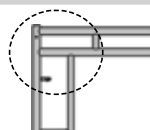

Frames

Frame Tube Sizes

Tube Size	Description
5	Frame with 1 1/2" Leg O.D. (weighs 10% less than catalog listings)
6	Frame with 1 5/8" Leg O.D. (weighs same as catalog listings)
7	Frame with 1 11/16" O.D. (weighs 5% more than catalog listings)

STEP FRAMES - specify tube size and lock type

Description	Weight
5' W x 2' H Frame	23
5' W x 3' H Frame	27
5' W x 4' H Frame	33
5' W x 5' H Frame	39
5' W x 6' H Frame	45
5' W x 6' 4" H Frame	54
5' W x 6' 6" H Frame	47

Other step frames available - Contact factory

OPEN END FRAMES - specify tube size, lock type, and cane type

Description	Weight
3' W x 6' 4" H Frame	43
3' W x 6' 6" H Frame	40
4' W x 6' 4" H Frame	51
4' W x 6' 6" H Frame	46
5' W X 6' 4" H Frame	54
5' W x 6' 6" H Frame	50

Other open end frames available - Contact factory

Closed Cane
05

Open Cane
25

DOUBLE STEP FRAMES - specify tube size and lock type

Description	Weight
5' W x 3' H Frame	27
5' W x 4' H Frame	35
5' W x 4' 6" H Frame	41
5' W x 5' H Frame	43
5' W x 6' H Frame	51
5' W x 6' 4" H Frame	54
5' W x 6' 6" H Frame	53