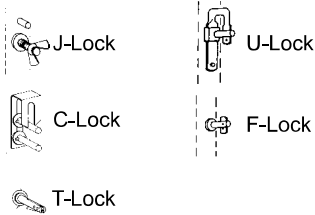

Frames

Frame Tube Sizes

Tube Size	Description
5	Frame with 1 1/2" Leg O.D. (weighs 10% less than catalog listings)
6	Frame with 1 5/8" Leg O.D. (weighs same as catalog listings)
7	Frame with 1 11/16" O.D. (weighs 5% more than catalog listings)

Frame Lock Types

Lock Type	Description
J-Lock	J-Lock use with notched braces
C-Lock	C-Lock use with holed braces
T-Lock	T-Lock use with holed braces
U-Lock	U-Lock use with holed braces
F-Lock	F-Lock use with holed braces

STEP FRAMES - specify tube size and lock type

Description	Weight
5' W x 2' H Frame	23
5' W x 3' H Frame	27
5' W x 4' H Frame	33
5' W x 5' H Frame	39
5' W x 6' H Frame	45
5' W x 6' 4" H Frame	54
5' W x 6' 6" H Frame	47