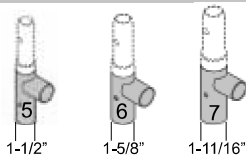

Frames

Frame Tube Sizes

Tube Size	Description
5	Frame with 1 1/2" Leg O.D. (weighs 10% less than catalog listings)
6	Frame with 1 5/8" Leg O.D. (weighs same as catalog listings)
7	Frame with 1 11/16" O.D. (weighs 5% more than catalog listings)

STEP FRAMES - specify tube size and lock type

Description	Weight
5' W x 2' H Frame	23
5' W x 3' H Frame	27
5' W x 4' H Frame	33
5' W x 5' H Frame	39
5' W x 6' H Frame	45
5' W x 6' 4" H Frame	54
5' W x 6' 6" H Frame	47

Other step frames available - Contact factory

OPEN END FRAMES - specify tube size, lock type, and cane type

Description	Weight
3' W x 6' 4" H Frame	43
3' W x 6' 6" H Frame	40
4' W x 6' 4" H Frame	51
4' W x 6' 6" H Frame	46
5' W X 6' 4" H Frame	54
5' W x 6' 6" H Frame	50

Other open end frames available - Contact factory

Closed Cane
05

Open Cane
25

DOUBLE STEP FRAMES - specify tube size and lock type

Description	Weight
5' W x 3' H Frame	27
5' W x 4' H Frame	35
5' W x 4' 6" H Frame	41
5' W x 5' H Frame	43
5' W x 6' H Frame	51
5' W x 6' 4" H Frame	54
5' W x 6' 6" H Frame	53