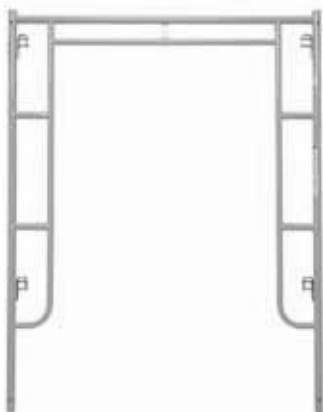

Frames

Frame Tube Sizes

Tube Size	Description
5	Frame with 1 1/2" Leg O.D. (weighs 10% less than catalog listings)
6	Frame with 1 5/8" Leg O.D. (weighs same as catalog listings)
7	Frame with 1 11/16" O.D. (weighs 5% more than catalog listings)

Frame Lock Types

Lock Type	Description
J-Lock	J-Lock use with notched braces
C-Lock	C-Lock use with holed braces
T-Lock	T-Lock use with holed braces
U-Lock	U-Lock use with holed braces
F-Lock	F-Lock use with holed braces

STEP FRAMES - specify tube size and lock type

Description	Weight
5' W x 2' H Frame	23
5' W x 3' H Frame	27
5' W x 4' H Frame	33
5' W x 5' H Frame	39
5' W x 6' H Frame	45
5' W x 6' 4" H Frame	54
5' W x 6' 6" H Frame	47

Other step frames available - Contact factory

OPEN END FRAMES - specify tube size, lock type, and cane type

Description	Weight
3' W x 6' 4" H Frame	43
3' W x 6' 6" H Frame	40
4' W x 6' 4" H Frame	51
4' W x 6' 6" H Frame	46
5' W X 6' 4" H Frame	54
5' W x 6' 6" H Frame	50