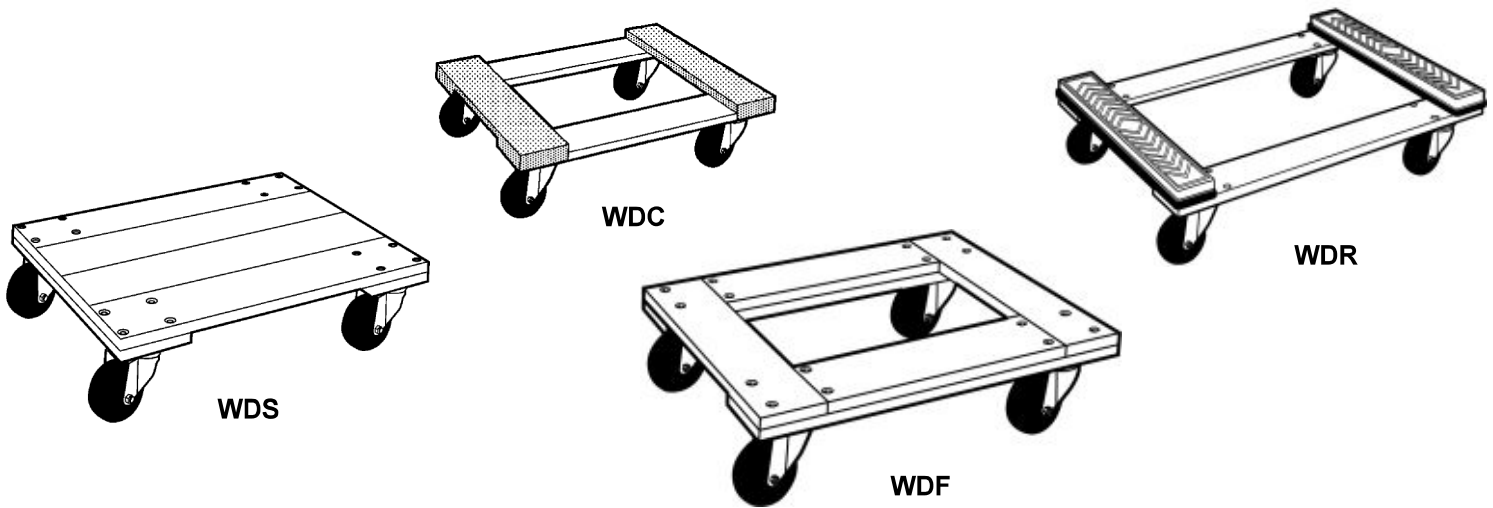

# JET

### Hardwood Dollies

**⚠ WARNING**

- Do not step in or on dolly, or use as a toy.
- Do not leave dolly in an area where it becomes a tripping hazard.
- Maximum load is 1,000 lbs. distributed evenly.
- Do not load more than one item at a time.
- To move the load, push don't pull.
- This dolly is for use on hard, flat, smooth surfaces only.
- Failure to comply with these warnings may cause personal injury and/or property damage.

Model	Stock	Bed Style	L x W
WDF-2416 .....	140100 .....	Flush End .....	24" x 16"
WDF-3018 .....	140101 .....	Flush End .....	30" x 18"
WDF-3624 .....	140102 .....	Flush End .....	36" x 24"
WDS-2416 .....	140103 .....	Solid .....	24" x 16"
WDS-3018 .....	140104 .....	Solid .....	30" x 18"
WDS-3624 .....	140105 .....	Solid .....	36" x 24"
WDC-3018 .....	140106 .....	Carpet End .....	30" x 18"
WDC-3624 .....	140107 .....	Carpet End .....	36" x 24"
WDR-3018 .....	140108 .....	Rubber End .....	30" x 18"